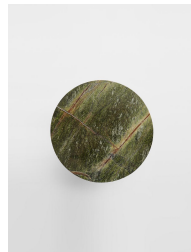

Tisbury Side Table, Verde Bosque Marble

$1,095 Regular

$931 Membership

Available in

White

Green

Product details

A circular top sits on three cylindrical columns, carved entirely from deep green Verde Bosque marble.

Taking inspiration from the marble styles seen throughout London's 180 House, the sculptural silhouette of our Tisbury side table is crafted from a green Verde Bosque stone. Thanks to natural veining that ripples across its surface, no two pieces are completely alike.

Dimensions

Product dimensions: H55 x W43 x D43cm / H22 x W17 x D17"

Product weight: 87kg / 191.8lbs

Packaged or boxed dimensions: H90 x W70 x D70cm / H35.4 x W27.6 x D27.6"

Packaged or boxed weight: 109kg / 240.3lbs