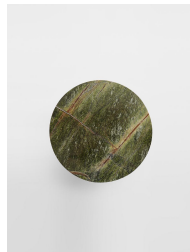

Tisbury Side Table, Verde Bosque Marble

$1,095 Regular

$931 Membership

Available in

Grey

Green

Product details

A circular top sits on three cylindrical columns, carved entirely from deep green Verde Bosque marble.

Taking inspiration from the marble styles seen throughout London's 180 House, the sculptural silhouette of our Tisbury side table is crafted from a green Verde Bosque stone. Thanks to natural veining that ripples across its surface, no two pieces are completely alike.

Dimensions

Product dimensions: H55 x W43 x D43cm / H22 x W17 x D17"

Product weight: 87kg / 191.8lbs

Packaged or boxed dimensions: H90 x W70 x D70cm / H35.4 x W27.6 x D27.6"

Packaged or boxed weight: 109kg / 240.3lbs