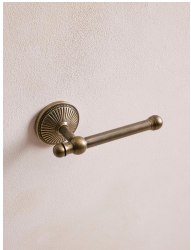

## Charlton Toilet Roll Holder, Brass

£95

Regular

£81

Membership

### Product details

A compact, fluted silhouette finished in polished brass.

Designed to mirror the interiors of Soho House Paris, the Charlton toilet roll holder is finished in polished brass with decorative edge detailing.

### Details

Assembled size: H20 x L9 x D8ier

Assembly required: No

Bathroom safe: Yes

Care instructions: Fragile, handle with care

Composition: Brass