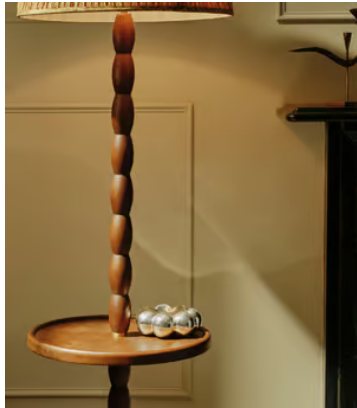

SOHO HOME

Walbrook Bud Catchall

\$195 Regular price

\$166 Member price

This silver-plated catchall is a decorative piece whatever you choose to use it for.

Designed as a decorative piece or a catchall for jewellery, hair pins and trinkets, the Walbrook dish is inspired by White City House. Its contemporary silhouette is crafted from highly polished, silver-plated brass.

Dimensions

Dimensions: H3 x W11 x D11cm / H1 x W4 x D4"

Weight: 1kg / 2.2lbs

Packaged weight: 1kg / 2.2lbs

Details

Assembly required: No

Composition: Brass casting, polishing, nickle plating, silver plating