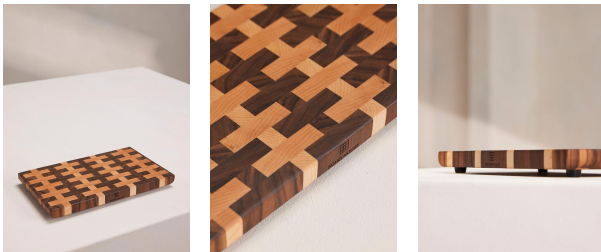

Tyrell End Grain Board, Small

\$250 Regular

\$213 Membership

Sizes

Medium, Small

Product details

Handmade in the UK, this chopping board features a mix of hand-selected, contrasting walnut and maple woods.

Inspired by White City House and made in the heart of West Sussex, the Tyrell chopping board is pieced together from contrasting panels of hand-selected, FSC-certified timber using traditional artisanal techniques.

Dimensions

Product dimensions: H3 x W29 x D15cm / H1 x W11 x D6"

Product weight: 1kg / 2.2lbs

Packaged or boxed weight: 1kg / 2.2lbs

Details

Assembly required: No

Care instructions: Wipe with a damp cloth

Composition: Wood