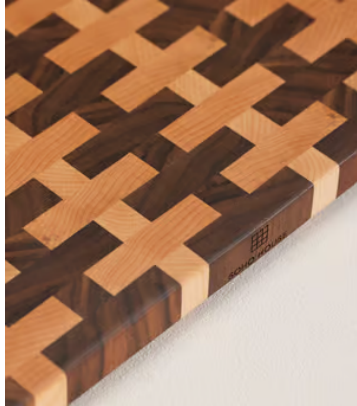

SOHO HOME

Tyrell End Grain Board, Small

\$250 Regular price

\$213 Member price

Handmade in the UK, this chopping board features a mix of hand-selected, contrasting walnut and maple woods.

Inspired by White City House and made in the heart of West Sussex, the Tyrell chopping board is pieced together from contrasting panels of hand-selected, FSC-certified timber using traditional artisanal techniques.

Dimensions

Dimensions: H3 x W29 x D15cm / H1 x W11 x D6"

Weight: 1kg / 2.2lbs

Packaged weight: 1kg / 2.2lbs

Details

Assembly required: No

Composition: Wood

Care instructions: Wipe with a damp cloth