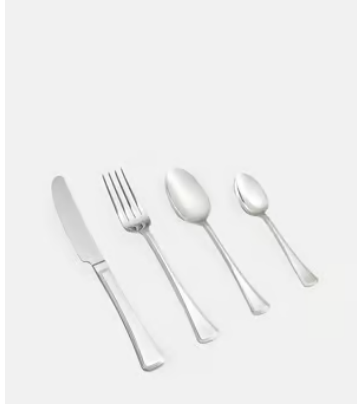

## House 24pc Cutlery Set New Sku

**\$235** Regular price

**\$200** Member price

Our signature stainless steel House cutlery range is used in every Soho House worldwide. Stain-resistant with gently curved handles, ridged edges and each engraved with the Soho House logo, they are ideal for everyday use.

### Dimensions

**Dimensions:** H29 x W20 x D8cm / H11 x W8 x D3"

**Weight:** 2kg / 4.4lbs

**Number of boxes:** 16