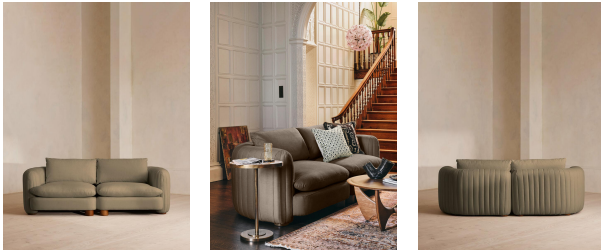

## Vivienne Sectional Sofa, Three Seater, Linen, Sage, Us

£3,390

Regular

£2,882

Membership

### Sizes

Three Seater Sofa, Four Seater Sofa

### Product details

The eighth floor at White City House provided the inspiration for the Vivienne Sectional sofa. Upholstered in natural linen, it's distinguished by a pleated stitch back for an element of texture, with feather-wrapped foam cushions and a wraparound back for comfort, along with cylindrical legs. Designed to work well in open-plan spaces, coordinate and configure with other pieces in the Vivienne collection for the sofa shape of your choice, from an L-shaped to a U-shaped arrangement to bring people together.

/products/vivienne-sectional-sofa/72703737 - SKU: 72703737

- Three-seater sectional sofa
- Upholstered in 100% linen
- Pleated stitch detailing
- Cylindrical legs
- Wraparound arms and back