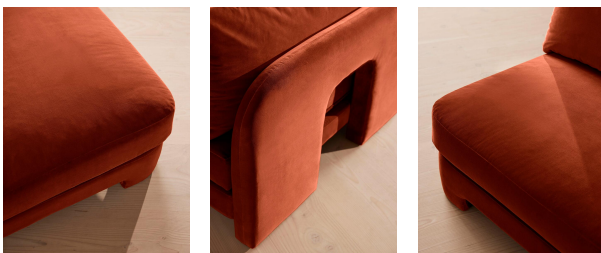

Odell Sectional Sofa, Left Arm Module, Velvet, Rust, Us

£1,895

Regular

£1,611

Membership

Available in

- Boucle Natural
- Velvet Camel
- Velvet Lichen
- Velvet Olive
- Velvet Royal Blue
- Velvet Taupe
- Velvet Antique Rose
- Velvet Grey Blue
- Velvet Mustard
- Velvet Porcelain
- Velvet Rust

Dimensions

Product dimensions: H76 x W106 x D95cm / H30 x W42 x D37.4"

Product weight: 48.6kg / 107.1lbs

Packaged or boxed dimensions: H80 x W106 x D95cm / H31.5 x W41.7 x D37.4"

Packaged or boxed weight: 58kg / 127.9lbs

Details

Care instructions: Professional upholstery cleaning only

Composition: 85% Cotton, 15% Polyester (100% Cotton Pile)

Filling: Feather, foam and fibre

Frame: Birch and engineered hardwood