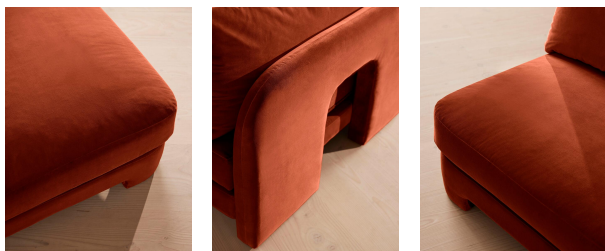

Odell Sectional Sofa, Armless Module, Velvet, Rust, Us

£1,695 Regular

£1,441 Membership

Available in

- Boucle Natural
- Velvet Camel
- Velvet Lichen
- Velvet Olive
- Velvet Royal Blue
- Velvet Taupe
- Velvet Antique Rose
- Velvet Grey Blue
- Velvet Mustard
- Velvet Porcelain
- Velvet Rust

Details

Care instructions: Professional upholstery cleaning only

Composition: 85% Cotton, 15% Polyester (100% Cotton Pile)

Filling: Feather, foam and fibre

Frame: Birch and engineered hardwood

Odell Sectional Sofa, Corner Module, Velvet, Rust, Us

Details

Care instructions: Professional upholstery cleaning only

Composition: 85% Cotton, 15% Polyester (100% Cotton Pile)

Filling: Feather, foam and fibre

Frame: Birch and engineered hardwood

Odell Sectional Sofa, Left Arm Module, Velvet, Rust, Us

Details

Care instructions: Professional upholstery cleaning only

Composition: 85% Cotton, 15% Polyester (100% Cotton Pile)

Filling: Feather, foam and fibre

Frame: Birch and engineered hardwood

Odell Sectional Sofa, Right Arm Module, Velvet, Rust, Us