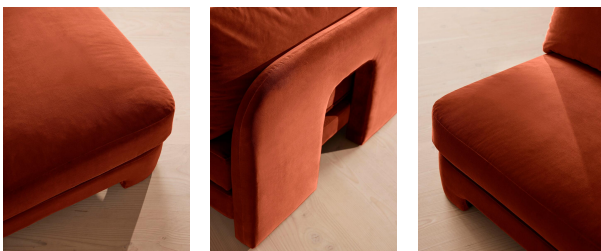

Details

Care instructions: Professional upholstery cleaning only

Composition: 85% Cotton, 15% Polyester (100% Cotton Pile)

Filling: Feather, foam and fibre

Frame: Birch and engineered hardwood

Odell Sectional Sofa, Corner Module, Velvet, Rust, Us

Dimensions

Product dimensions: H76 x W95 x D95cm / H30 x W37 x D37.4"

Product weight: 44.2kg / 97.4lbs

Packaged or boxed dimensions: H80 x W106 x D95cm / H31.5 x W41.7 x D37.4"

Packaged or boxed weight: 58kg / 127.9lbs

Details

Care instructions: Professional upholstery cleaning only

Composition: 85% Cotton, 15% Polyester (100% Cotton Pile)

Filling: Feather, foam and fibre

Frame: Birch and engineered hardwood

Odell Sectional Sofa, Left Arm Module, Velvet, Rust, Us