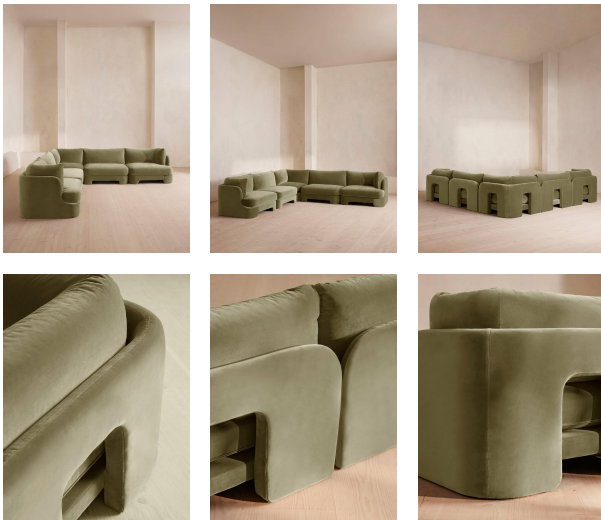

Odell Modular Sofa, Corner Sofa, Velvet, Lichen

£9,075 Regular

£7,714 Membership

Available in

 Velvet Chocolate

Product details

The unique Cut-out arch back and low profile of our Odell modular sofa mirror the retro-inspired interiors of 180 House. Fully upholstered in rich velvet, this style allows you to configure the size and orientation to your individual living space with four modules, including a corner module for the more personal moments. Feather-wrapped foam cushions provide all-day comfort when a weekend of lounging calls.

Dimensions

Product dimensions: H76 x W307 x D95cm / H30 x W120 x D37.4"

Product weight: 180.6kg / 398.2lbs

Packaged or boxed dimensions: H80 x W106 x D95cm / H31.5 x W41.7 x D37.4"

Packaged or boxed weight: 58kg / 127.9lbs

Number of boxes: 5

* Box 1-5 : H80 x W106 x D95cm / H31.5 x W41.7 x D37.4"

Details

Assembly required: Yes, self assembly

Care instructions: Professional upholstery cleaning only

Composition: 85% Cotton, 15% Polyester (100% Cotton Pile)

Construction: Corner blocked, stapled and glued

Fabric: Velvet

Filling: Feather, foam and fibre

Frame: Birch and engineered hardwood

Removable cushions: Yes

Removable legs: No

Seat depth: 22.4"

Seat height: 16.5"