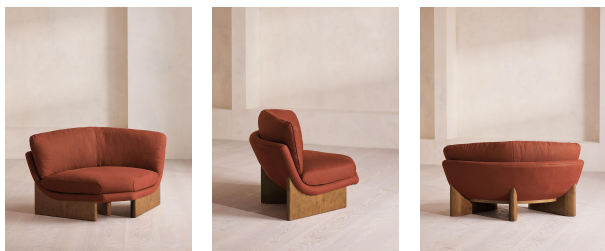

Tellis Corner Chair, Linen, Sienna, Us

\$1,995 Regular

\$1,696 Membership

Available in

- | | | | |
|---|----------------|---|------------------|
|  | Linen Sage |  | Linen Bisque |
|  | Linen Wheat |  | Linen Ochre |
|  | Linen Olive |  | Linen Sienna |
|  | Linen Mushroom |  | Linen Indigo |
|  | Velvet Rust |  | Velvet Lichen |
|  | Velvet Camel |  | Velvet Porcelain |
|  | Velvet Mustard |  | Velvet Olive |
|  | Velvet Taupe | | |

Product details

An oak burl base holds comfortable, oversized foam and feather-filled cushions wrapped in linen upholstery for a relaxed silhouette. Inspired by the social spaces of Soho House Portland, the Tellis armchair has a relaxed silhouette thanks to its oversized foam and feather-filled cushions. Fully upholstered in linen that comes in our range of bespoke colorways, it can be styled as a standalone armchair, or pieced together with the corner module to create a larger seating area.

Dimensions

Product dimensions: H79 x W156 x D99cm / H31 x W36 x D39"

Product weight: 36kg / 79.4lbs