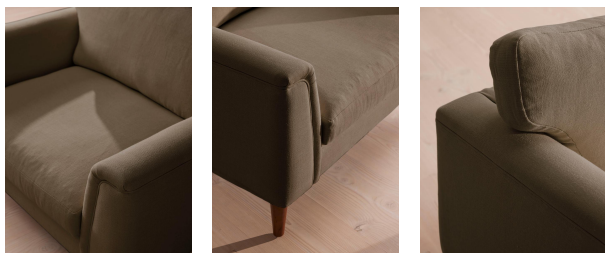

Reya Loveseat, Linen, Mushroom, Us

\$3,695 Regular

\$3,141 Membership

Available in

- | | | | |
|---|---------------------|---|----------------|
|  | Linen Antique Rose |  | Linen Bisque |
|  | Linen Indigo |  | Linen Mushroom |
|  | Linen Ochre |  | Linen Olive |
|  | Linen Prussian Blue |  | Linen Sage |
|  | Linen Sienna |  | Linen Wheat |
|  | Velvet Antique Rose |  | Velvet Camel |
|  | Velvet Grey Blue |  | Velvet Lichen |
|  | Velvet Mustard |  | Velvet Olive |
|  | Velvet Porcelain |  | Velvet Rust |
|  | Velvet Taupe | | |

Product details

Our Reya loveseat invites you to sink into its comforting, cushioned profile with only relaxation in mind. The mid-century design takes inspiration from similar interiors seen throughout DUMBO House with linen upholstery and cushioned armrests. Turned walnut legs lift this sofa off the floor to create the illusion of more space. Pair with our Reya ottoman for a cosy corner set-up.

Details

Arm height: 21.7"

Assembly required: Yes

Care instructions: Professional upholstery cleaning

Composition: 100% Linen

Fabric: Linen

Feet: Beech

Filling: Feather and foam

Frame: Birch

Removable cushions: Yes

Removable legs: Yes

Seat depth: 25.2"

Seat height: 20.9"

Seat width: 33.1"