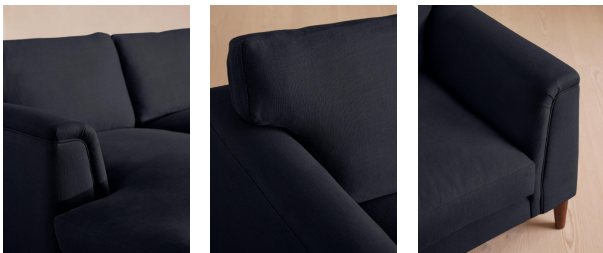

## Reya Chaise-end Sofa, Linen, Indigo, Us

\$5,995 Regular

\$5,096 Membership

### Product details

Our Reya sofa's soft, cushioned profile invites you to sink into its comforting curves with only relaxation in mind. The mid-century design takes inspiration from similar interiors seen throughout DUMBO House, with linen upholstery. Turned walnut legs lift this sofa off the floor to create the illusion of more space with an adjustable chaise end that can be adapted to suit your arrangement, for stretching out or socialising.

## Details

Arm height: 21.7"

Assembly required: No

Care instructions: Professional upholstery cleaning

Composition: 100% Linen

Fabric: Linen

Feet: Beech

Filling: Feather and foam

Frame: Birch

Removable cushions: Yes

Removable legs: Yes

Seat depth: 25.2"

Seat height: 20.9"

Seat width: 76"