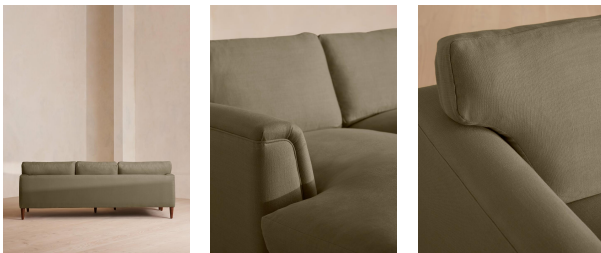

Reya Chaise-end Sofa, Linen, Sage, Us

£4,595

Regular

£3,906

Membership

Available in

Product details

Our Reya sofa's soft, cushioned profile invites you to sink into its comforting curves with only relaxation in mind. The mid-century design takes inspiration from similar interiors seen throughout DUMBO House, with linen upholstery. Turned walnut legs lift this sofa off the floor to create the illusion of more space with an adjustable chaise end that can be adapted to suit your arrangement, for stretching out or socialising.

- Chaise-end sofa
- Scandinavian birch frame
- Upholstered in 100% linen
- Available in other colours and fabrics
- Cushioned armrests
- Slender turned walnut legs
- Separate ottoman with a concealed alligator clip that connects to sofa
- Ottoman can be fixed to the left or right-hand side

/products/reya-chaise-end-sofa-US/702751790 - SKU: 702751790

• Foam core feather-wrapped reversible cushions

• Inspired by DUMBO House, Brooklyn

Dimensions

Product dimensions: H89 x W241 x D160cm / H35 x W95 x D63"

Composition: 100% Linen

Fabric: Linen

Feet: Beech

Filling: Feather and foam

Frame: Birch

Removable cushions: Yes

Removable legs: Yes

Seat depth: 25.2"