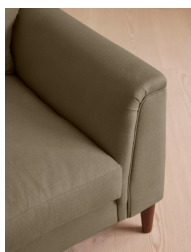

Reya Chaise-end Sofa, Linen, Sage, Us

\$5,995 Regular

\$5,096 Membership

Available in

- | | | | |
|--|---------------------|--|------------------|
| | Linen Antique Rose | | Linen Bisque |
| | Linen Indigo | | Linen Mushroom |
| | Linen Ochre | | Linen Olive |
| | Linen Prussian Blue | | Linen Sage |
| | Linen Sienna | | Linen Wheat |
| | Velvet Antique Rose | | Velvet Camel |
| | Velvet Grey Blue | | Velvet Lichen |
| | Velvet Mustard | | Velvet Olive |
| | Velvet Porcelain | | Velvet Rust |
| | Velvet Taupe | | Velvet Chocolate |

Product details

Our Reya sofa's soft, cushioned profile invites you to sink into its comforting curves with only relaxation in mind. The mid-century design takes inspiration from similar interiors seen throughout DUMBO House, with linen upholstery. Turned walnut legs lift this sofa off the floor to create the illusion of more space with an adjustable chaise end that can be adapted to suit your arrangement, for stretching out or socialising.