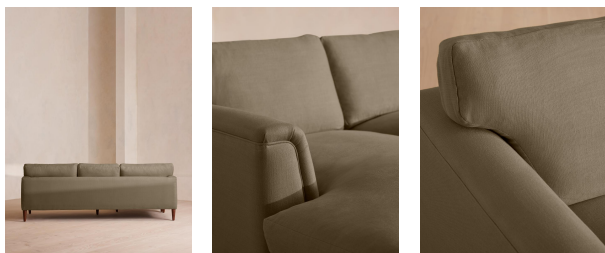

Reya Chaise-end Sofa, Linen, Sage, Us

\$5,995 Regular

\$5,096 Membership

Available in

- | | | | |
|--|---------------------|--|------------------|
| | Linen Antique Rose | | Linen Bisque |
| | Linen Indigo | | Linen Mushroom |
| | Linen Ochre | | Linen Olive |
| | Linen Prussian Blue | | Linen Sage |
| | Linen Sienna | | Linen Wheat |
| | Velvet Antique Rose | | Velvet Camel |
| | Velvet Grey Blue | | Velvet Lichen |
| | Velvet Mustard | | Velvet Olive |
| | Velvet Porcelain | | Velvet Rust |
| | Velvet Taupe | | Velvet Chocolate |

Product details

Our Reya sofa's soft, cushioned profile invites you to sink into its comforting curves with only relaxation in mind. The mid-century design takes inspiration from similar interiors seen throughout DUMBO House, with linen upholstery. Turned walnut legs lift this sofa off the floor to create the illusion of more space with an adjustable chaise end that can be adapted to suit your arrangement, for stretching out or socialising.

Dimensions

Product dimensions: H89 x W241 x D160cm / H35 x W95 x D63"

Product weight: 69kg / 152.1lbs

Packaged or boxed dimensions: H71 x W244 x D112cm / H28 x W96.1 x D44.1"

Details

Arm height: 21.7"

Assembly required: No

Seat depth: 25.2"

Seat height: 20.9"

Seat width: 76"