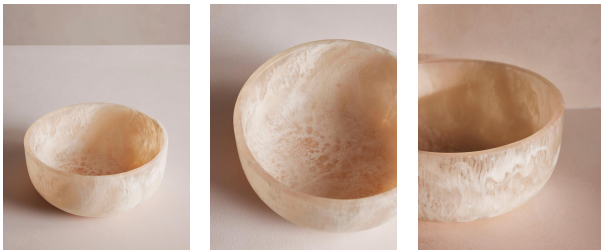

SOHO HOME

Miller Resin Salad Bowl, White

\$150 Regular

\$128 Membership

Product details

Elevate your indoor and outdoor dining experience with our Miller resin salad bowl. Inspired by 180 House, it's sculpted from white resin with an iridescent finish. No two are the same due to the natural variations of the material, making this piece a unique addition to your dining collection.

Dimensions

Product dimensions: H12 x W26 x D26cm / H4.7 x W10.2 x D10.2"

Product weight: 1kg / 2.2lbs

Packaged or boxed dimensions: H33 x W62 x D32cm / H12.8 x W24.2 x D12.6"

Packaged or boxed weight: 7.62kg / 16.8lbs