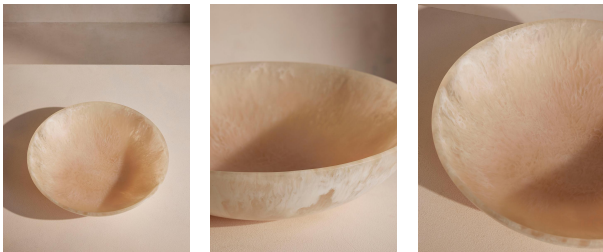

SOHO HOME

Massimo Resin Serving Bowl

\$195 Regular

\$166 Membership

Product details

Elevate your dining experience with our Massimo serving bowl. Sculpted from resin with an iridescent finish, no two are the same due to the natural variations of the material, making this piece a unique addition to your serveware collection. A great addition for indoor and outdoor dining, while adding a touch of 180 House design to the table.

Dimensions

Product dimensions: H10.8 x W40.4 x D40.4cm / H4.3 x W15.9 x D15.9"

Product weight: 2kg / 4.4lbs

Packaged or boxed dimensions: H45 x W42 x D45cm / H17.5 x W16.5 x D17.5"

Packaged or boxed weight: 9.19kg / 20.3lbs