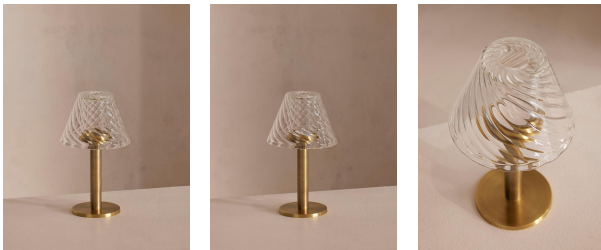

SOHO HOME

Rotherwick Tealight Holder

\$105 Regular

\$89 Membership

Product details

Our Rotherwick tealight holder creates an ambient glow for outdoor entertaining. The unique design features a textured glass lampshade and brass base, echoing the vintage interiors of DUMBO House, while emitting a diffused light. Line up multiple arrangements down the centre of the table for dramatic, twilight dining.

Dimensions

Product dimensions: H23.2 x W13.8 x D13.8cm / H9.1 x W5.4 x D5.4"

Product weight: 9.1339kg / 20.1lbs

Packaged or boxed dimensions: H34 x W45 x D45cm / H13.2 x W17.5 x D17.5"

Packaged or boxed weight: 6.36kg / 14lbs

Details

Assembly required: No

Care instructions: wipe with damp cloth

Material: Brass