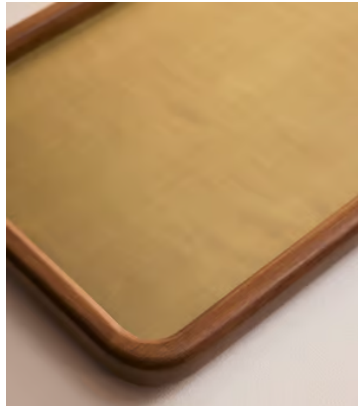

SOHO HOME

Hadlow Tray

\$325 Regular price

\$276 Member price

Inspired by Little House Balham, our Hadlow tray is perfect for entertaining, presenting drinks or appetisers to guests, or as a piece of decor for the coffee table. Crafted in India from a walnut-stained mango wood, it's both a versatile and timeless design for the home.

Dimensions

Dimensions: H3.5 x W32 x D50cm / H1.4 x W12.6 x D19.7"

Weight: 1.378kg / 3lbs

Packaged dimensions: H44 x W61 x D29cm / H17.3 x W24 x D11.4"

Details

Assembly required: No

Material: Brass and Wood

Care instructions: wipe with damp cloth