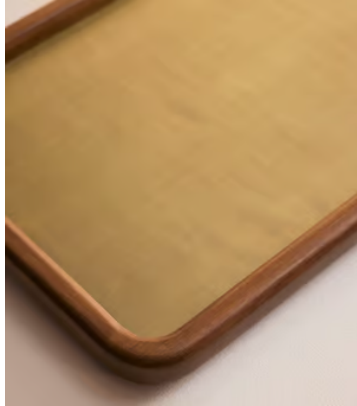

## Hadlow Tray

**\$325** Regular price

**\$276** Member price

Inspired by Little House Balham, our Hadlow tray is perfect for entertaining, presenting drinks or appetisers to guests, or as a piece of decor for the coffee table. Crafted in India from a walnut-stained mango wood, it's both a versatile and timeless design for the home.