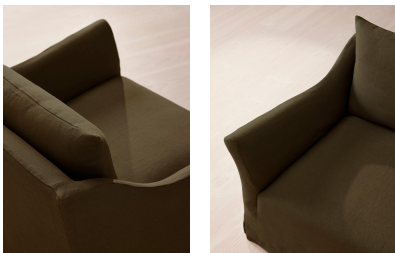

Roma Loveseat, Linen, Olive, Us

\$4,295 Regular

\$3,651 Membership

Available in

- | | | | |
|---|---------------------|---|----------------|
|  | Linen Antique Rose |  | Linen Bisque |
|  | Linen Indigo |  | Linen Mushroom |
|  | Linen Ochre |  | Linen Olive |
|  | Linen Prussian Blue |  | Linen Sage |
|  | Linen Sienna |  | Linen Wheat |

Product details

Taking its cues from the open-plan barn spaces at Soho Farmhouse, our Roma loveseat features a tailored, pure linen slip cover with a wide seat and flared arms - great for relaxed lounging. Partner with the Roma ottoman and sofa to recreate our cosy, country house look.

Dimensions

Product dimensions: H70 x W120 x D101cm / H27.6 x W47.2 x D39.8"

Product weight: 45kg / 99.2lbs

Packaged or boxed dimensions: H80 x W128 x D109cm / H31.5 x W50.4 x D42.9"

Packaged or boxed weight: 50kg / 110.2lbs

Filling: Feather and Foam

Frame: Beech and Engineered Hardwood

Removable cushions: Yes

Removable legs: Yes

Seat depth: 25.6"

Seat height: 15.4"

Seat width: 32.3"