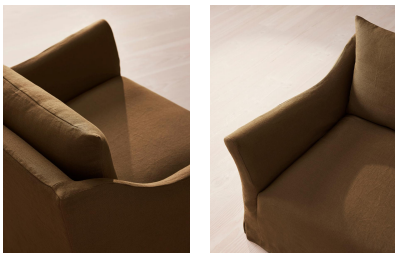

Roma Loveseat, Linen, Ochre, Us

\$4,295 Regular

\$3,651 Membership

Available in

- | | | | |
|-----------------------------------------------------------------------------------|---------------------|-------------------------------------------------------------------------------------|----------------|
|  | Linen Antique Rose |  | Linen Bisque |
|  | Linen Indigo |  | Linen Mushroom |
|  | Linen Ochre |  | Linen Olive |
|  | Linen Prussian Blue |  | Linen Sage |
|  | Linen Sienna |  | Linen Wheat |

Product details

Taking its cues from the open-plan barn spaces at Soho Farmhouse, our Roma loveseat features a tailored, pure linen slip cover with a wide seat and flared arms - great for relaxed lounging. Partner with the Roma ottoman and sofa to recreate our cosy, country house look.

Dimensions

Product dimensions: H70 x W120 x D101cm / H27.6 x W47.2 x D39.8"

Product weight: 45kg / 99.2lbs

Packaged or boxed dimensions: H80 x W128 x D109cm / H31.5 x W50.4 x D42.9"

Packaged or boxed weight: 50kg / 110.2lbs

Details

Arm height: 23.6"
Assembly required: No
Care instructions: Professional Upholstery
Cleaning only
Composition: 100% Linen
Fabric: 100% Linen
Feet: Beech
Filling: Feather and Foam
Frame: Beech and Engineered Hardwood
Removable cushions: Yes
Removable legs: Yes
Seat depth: 25.6"
Seat height: 15.4"
Seat width: 32.3"