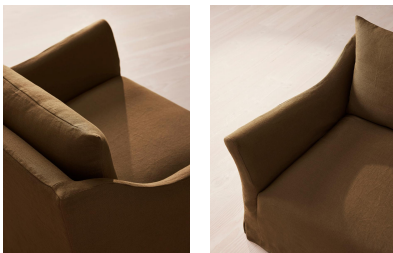

Roma Loveseat, Linen, Ochre, Us

\$4,295 Regular

\$3,651 Membership

Available in

- | | | | |
|---|---------------------|---|----------------|
|  | Linen Antique Rose |  | Linen Bisque |
|  | Linen Indigo |  | Linen Mushroom |
|  | Linen Ochre |  | Linen Olive |
|  | Linen Prussian Blue |  | Linen Sage |
|  | Linen Sienna |  | Linen Wheat |

Product details

Taking its cues from the open-plan barn spaces at Soho Farmhouse, our Roma loveseat features a tailored, pure linen slip cover with a wide seat and flared arms - great for relaxed lounging. Partner with the Roma ottoman and sofa to recreate our cosy, country house look.

Dimensions

Product dimensions: H70 x W120 x D101cm / H27.6 x W47.2 x D39.8"

Product weight: 45kg / 99.2lbs

Packaged or boxed dimensions: H80 x W128 x D109cm / H31.5 x W50.4 x D42.9"

Packaged or boxed weight: 50kg / 110.2lbs

Filling: Feather and Foam

Frame: Beech and Engineered Hardwood

Removable cushions: Yes

Removable legs: Yes

Seat depth: 25.6"

Seat height: 15.4"

Seat width: 32.3"