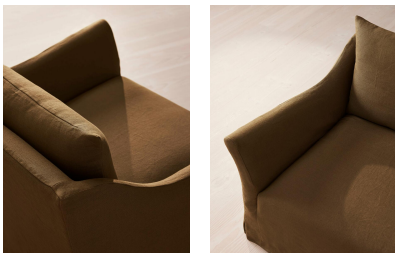

Roma Loveseat, Linen, Ochre, Us

£3,295

Regular

£2,801

Membership

Available in

- | | |
|--|---|
|  Linen Wheat |  Linen Antique Rose |
|  Linen Bisque |  Linen Indigo |
|  Linen Mushroom |  Linen Ochre |
|  Linen Olive |  Linen Prussian Blue |
|  Linen Sage |  Linen Sienna |

Product details

Taking its cues from the open-plan barn spaces at Soho Farmhouse, our Roma loveseat features a tailored, pure linen slip cover with a wide seat and flared arms - great for relaxed lounging. Partner with the Roma ottoman and sofa to recreate our cosy, country house look.

Dimensions

Product dimensions: H70 x W120 x D101cm / H27.6 x W47.2 x D39.8"

Product weight: 45kg / 99.2lbs

Packaged or boxed dimensions: H80 x W128 x D109cm / H31.5 x W50.4 x D42.9"

Packaged or boxed weight: 50kg / 110.2lbs

Filling: Feather and Foam

Frame: Beech and Engineered Hardwood

Removable cushions: Yes

Removable legs: Yes

Seat depth: 25.6"

Seat height: 15.4"

Seat width: 32.3"