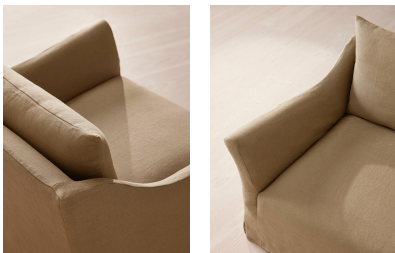

Roma Loveseat, Linen, Wheat, Us

£3,295

Regular

£2,801

Membership

Available in

- | | |
|--|---|
|  Linen Wheat |  Linen Antique Rose |
|  Linen Bisque |  Linen Indigo |
|  Linen Mushroom |  Linen Ochre |
|  Linen Olive |  Linen Prussian Blue |
|  Linen Sage |  Linen Sienna |

Product details

Taking its cues from the open-plan barn spaces at Soho Farmhouse, our Roma loveseat features a tailored, pure linen slip cover with a wide seat and flared arms - great for relaxed lounging. Partner with the Roma ottoman and sofa to recreate our cosy, country house look.

Dimensions

Product dimensions: H70 x W120 x D101cm / H27.6 x W47.2 x D39.8"

Product weight: 45kg / 99.2lbs

Packaged or boxed dimensions: H80 x W128 x D109cm / H31.5 x W50.4 x D42.9"

Packaged or boxed weight: 50kg / 110.2lbs

Filling: Feather and Foam

Frame: Beech and Engineered Hardwood

Removable cushions: Yes

Removable legs: Yes

Seat depth: 25.6"

Seat height: 15.4"

Seat width: 32.3"