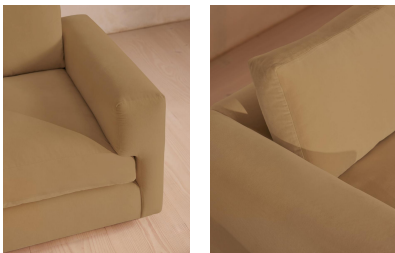

Mossley Corner Sofa, Velvet, Camel, Us

\$9,095 Regular

\$7,731 Membership

Available in

- | | | | |
|---|---------------------|---|------------------|
|  | Linen Bisque |  | Linen Wheat |
|  | Linen Ochre |  | Linen Sage |
|  | Linen Olive |  | Linen Sienna |
|  | Linen Antique Rose |  | Linen Mushroom |
|  | Linen Prussian Blue |  | Linen Indigo |
|  | Velvet Porcelain |  | Velvet Camel |
|  | Velvet Mustard |  | Velvet Lichen |
|  | Velvet Olive |  | Velvet Rust |
|  | Velvet Antique Rose |  | Velvet Taupe |
|  | Velvet Grey Blue |  | Velvet Chocolate |

Product details

With a low height and deep seat, our Mossley sofa offers a more laidback aesthetic to your living room, while recreating the mood of Soho House Room with its 1970s-inspired design. Upholstered in rich velvet, the generous corner configuration makes it great for both everyday lounging and entertaining guests, with feather-wrapped foam cushions for further comfort.

Dimensions

Product dimensions: H76 x W301 x D98cm / H30 x W119 x D39"

Product weight: 187kg / 412.3lbs

Number of boxes: 2

Details

Arm height: 25.2"

Composition: 85% Cotton, 15% Polyester (100% Cotton Pile)

Fabric: Velvet

Frame: Engineered hardwood

Removable cushions: Yes

Removable legs: No

Seat depth: 24"

Seat height: 18.1"

Seat width: 94.9"