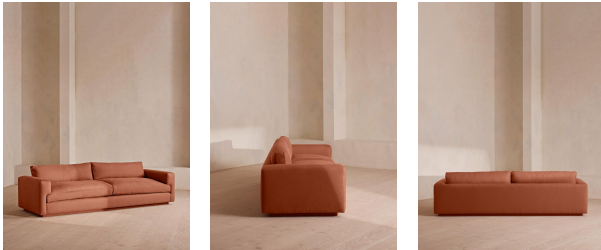

Mossley Four Seater Sofa, Linen, Antique Rose, Us

£4,995

Regular

£4,246

Membership

Available in

- | | |
|---|---|
|  Velvet Grey Blue |  Linen Antique Rose |
|  Linen Bisque |  Linen Indigo |
|  Velvet Antique Rose |  Velvet Camel |
|  Velvet Lichen |  Velvet Mustard |
|  Velvet Olive |  Velvet Porcelain |
|  Velvet Royal Blue |  Velvet Rust |
|  Velvet Taupe |  Linen Sage |
|  Linen Mushroom |  Linen Ochre |
|  Linen Olive |  Linen Prussian Blue |
|  Linen Sienna |  Linen Wheat |

Sizes

Four Seater Sofa, Three Seater Sofa

Product details

With a low height and deep seat, our Mossley four-seater sofa offers a more laidback aesthetic to your living room, while recreating the mood of Soho House Room with its 1970s-inspired design. Upholstered in linen, it features feather-wrapped foam cushions for further comfort when kicking back and relaxing or socialising with friends.

- Four-seater sofa
- Upholstered in 100% linen
- Available in other colours and fabrics
- Low height
- Deep sit style
- Feather-wrapped foam cushions
- Inspired by Soho House Rome

Dimensions

Product dimensions: H75 x W268 x D97cm / H30 x W106 x D38"

Fabric: Linen

Frame: Engineered hardwood

Removable cushions: Yes

Removable legs: No

Seat depth: 24"

Seat height: 18.1"

Seat width: 88.2"