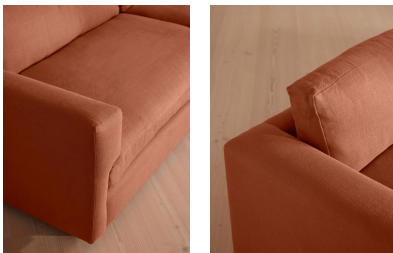

Mossley Four Seater Sofa, Linen, Antique Rose, Us

£4,995

Regular

£4,246

Membership

Available in

- | | |
|---|---|
|  Velvet Grey Blue |  Linen Antique Rose |
|  Linen Bisque |  Linen Indigo |
|  Velvet Antique Rose |  Velvet Camel |
|  Velvet Lichen |  Velvet Mustard |
|  Velvet Olive |  Velvet Porcelain |
|  Velvet Royal Blue |  Velvet Rust |
|  Velvet Taupe |  Linen Sage |
|  Linen Mushroom |  Linen Ochre |
|  Linen Olive |  Linen Prussian Blue |
|  Linen Sienna |  Linen Wheat |

Sizes

Four Seater Sofa, Three Seater Sofa

Product details

With a low height and deep seat, our Mossley four-seater sofa offers a more laidback aesthetic to your living room, while recreating the mood of Soho House Room with its 1970s-inspired design. Upholstered in linen, it features feather-wrapped foam cushions for further comfort when kicking back and relaxing or socialising with friends.

- Four-seater sofa
- Upholstered in 100% linen
- Available in other colours and fabrics
- Low height
- Deep sit style
- Feather-wrapped foam cushions
- Inspired by Soho House Rome

Dimensions

Product dimensions: H75 x W268 x D97cm / H30 x W106 x D38"

Fabric: Linen

Frame: Engineered hardwood

Removable cushions: Yes

Removable legs: No

Seat depth: 24"

Seat height: 18.1"

Seat width: 88.2"