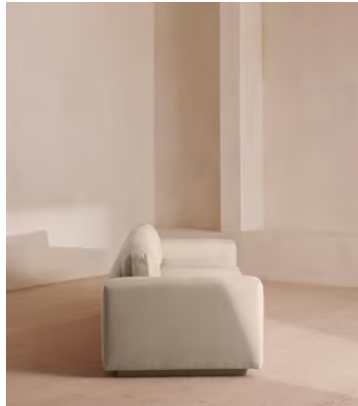

## Mossley Four Seater Sofa, Linen, Bisque, US

**\$6,495** Regular price

**\$5,521** Member price

With a low height and deep seat, our Mossley four-seater sofa offers a more laidback aesthetic to your living room, while recreating the mood of Soho House Room with its 1970s-inspired design. Upholstered in linen, it features feather-wrapped foam cushions for further comfort when kicking back and relaxing or socialising with friends.

### Dimensions

**Dimensions:** H75 x W268 x D97cm / H30 x W106 x D38"

**Weight:** 120kg / 264.6lbs

**Packaged dimensions:** H90 x W280 x D100cm / H35.4 x W110.2 x D39.4"

**Packaged weight:** 120kg / 264.6lbs