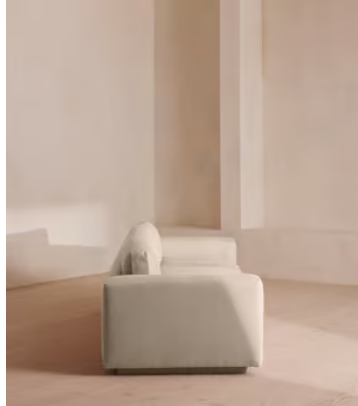

## Mossley Four Seater Sofa, Linen, Bisque, US

**\$6,495** Regular price

**\$5,521** Member price

With a low height and deep seat, our Mossley four-seater sofa offers a more laidback aesthetic to your living room, while recreating the mood of Soho House Room with its 1970s-inspired design. Upholstered in linen, it features feather-wrapped foam cushions for further comfort when kicking back and relaxing or socialising with friends.

### Dimensions

**Product dimensions:** H75 x W268 x D97cm / H30 x W106 x D38"

**Product weight:** 115kg / 253.5lbs

**Packaged or boxed dimensions:** H90 x W280 x D100cm / H35.4 x W110.2 x D39.4"

**Packaged or boxed weight:** 120kg / 264.6lbs