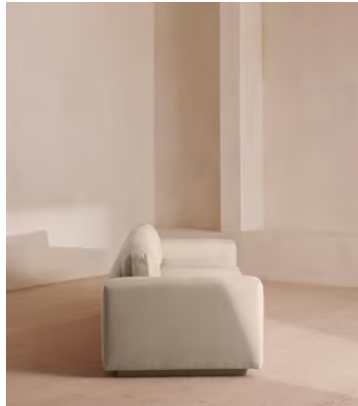

SOHO HOME

Mossley Four Seater Sofa, Linen, Bisque, US

\$6,495 Regular price

\$5,521 Member price

With a low height and deep seat, our Mossley four-seater sofa offers a more laidback aesthetic to your living room, while recreating the mood of Soho House Room with its 1970s-inspired design. Upholstered in linen, it features feather-wrapped foam cushions for further comfort when kicking back and relaxing or socialising with friends.

Dimensions

Dimensions: H75 x W268 x D97cm / H30 x W106 x D38"

Weight: 120kg / 264.6lbs

Packaged dimensions: H90 x W280 x D100cm / H35.4 x W110.2 x D39.4"

Packaged weight: 120kg / 264.6lbs

Details

Arm height: 25.2"

Assembly required: No

Composition: 100% Linen

Fabric: Linen

Frame: Engineered hardwood

Removable cushions: Yes

Removable legs: No

Seat depth: 24"

Seat height: 18.1"