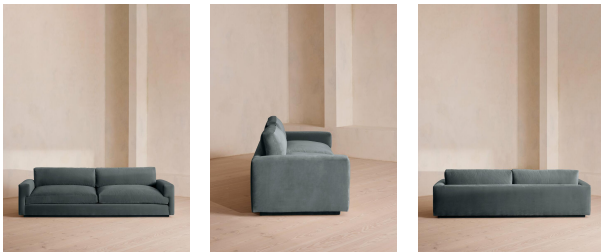

Mossley Four Seater Sofa, Velvet, Grey Blue, Us

£4,495

Regular

£3,821

Membership

Available in

- | | |
|---|---|
|  Velvet Grey Blue |  Linen Antique Rose |
|  Linen Bisque |  Linen Indigo |
|  Velvet Antique Rose |  Velvet Camel |
|  Velvet Lichen |  Velvet Mustard |
|  Velvet Olive |  Velvet Porcelain |
|  Velvet Royal Blue |  Velvet Rust |
|  Velvet Taupe |  Linen Sage |
|  Linen Mushroom |  Linen Ochre |
|  Linen Olive |  Linen Prussian Blue |
|  Linen Sienna |  Linen Wheat |

Sizes

Four Seater Sofa, Three Seater Sofa

Product details

With a low height and deep seat, our Mossley four-seater sofa offers a more laidback aesthetic to your living room, while recreating the mood of Soho House Room with its 1970s-inspired design. Upholstered in rich velvet, it features feather-wrapped foam cushions for further comfort when kicking back and relaxing or socialising with friends.

- Four-seater sofa
- Upholstered in cotton velvet
- Available in other colours and fabrics
- Low height
- Deep sit style
- Feather-wrapped foam cushions
- Inspired by Soho House Rome

Dimensions

Product dimensions: H75 x W268 x D97cm / H30 x W106 x D38"

Fabric: Velvet

Frame: Engineered hardwood

Removable cushions: Yes

Removable legs: No

Seat depth: 24"

Seat height: 18.1"

Seat width: 88.2"