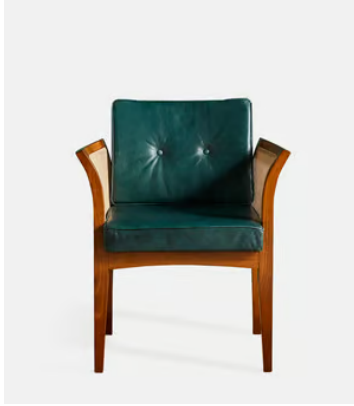

SOHO HOME

William Dining Chair Green Leather US

~~\$1,689~~ \$795 Regular price

~~\$1,436~~ \$636 Member price

The Willow Chair is a mainstay in our Houses all over the world, from Soho Warehouse in Downtown LA, to our original House on London's Greek Street. Handmade in Italy from solid beech wood, it has a plush velvet seat and curved cane wings that make it a comfortable dining or occasional chair.

Dimensions

Dimensions: H74.5 x W50 x D62cm / H29.3 x W19.7 x D24.4"

Weight: 12kg / 26.5lbs

Details

Seat Height: 20"

Seat Depth: 15"

Back Height: 16"

Arm Height: 25"

Arm Width: 28"

Distance Between Arms: 26"

Leg Height: 15"

Under Clearance: 15"

Frame: Wood

Seat: Leather

Care Instructions: Professional upholstery cleaner only