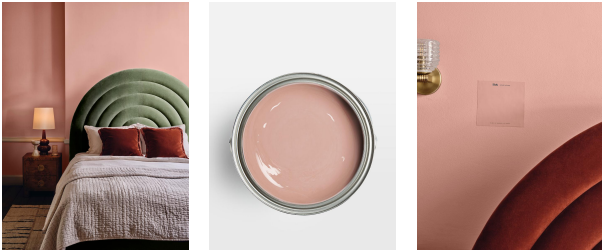

SOHO HOME

Pink 13 Nashville House, Eggshell 1g

\$70 Regular

\$60 Membership

Product details

Pink 13 Nashville House: Pink with a light touch of grey, this colour echoes the interiors of our House in Tennessee, giving a sense of warmth and character. Soho House Nashville, a former sock factory, is filled with exposed brick, reclaimed timber floors and velvet furnishings to bring a relaxed feel with a rock 'n' roll twist.

Dimensions

Product dimensions: H19 x W17 x D17cm / H7.5 x W6.7 x D6.7"

Product weight: 4.5kg / 9.9lbs

Details

Application: Creates a flawless finish in two coats. A combination of durability with washability and a low VOC, water-based formula. Paint is self-priming and multi-surface, meaning it can be used on most surfaces, including bathrooms, kitchens, wooden furniture, uPVC, doors, radiators, laminate and MDF (requires prep), low spatter and mildew resistant. Suitable for paint brushes, rollers and spray.