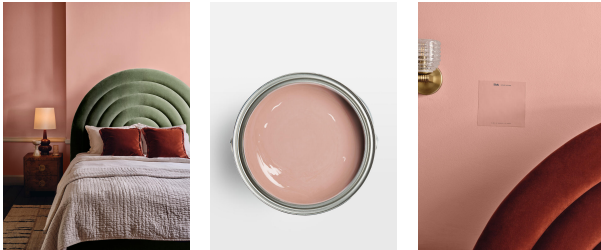

SOHO HOME

Pink 13 Nashville House, Eggshell 1g

£58

Regular

£49

Membership

Available in

Eggshell, Matt

Product details

Pink 13 Nashville House: Pink with a light touch of grey, this colour echoes the interiors of our House in Tennessee, giving a sense of warmth and character. Soho House Nashville, a former sock factory, is filled with exposed brick, reclaimed timber floors and velvet furnishings to bring a relaxed feel with a rock 'n' roll twist.

- Pink 13 Nashville House Paint 1 Gallon
- Eggshell finish
- Lick x Soho House collaboration
- As part of a curated exclusive palette
- Inspired by Soho House Nashville

Dimensions

Product dimensions: H19 x W17 x D17cm / H7.5 x W6.7 x D6.7"

Product weight: 4.5kg / 9.9lbs

Details

Application: Creates a flawless finish in two coats. A combination of durability with washability and a low VOC, water-based formula. Paint is self-priming and multi-surface, meaning it can be used on most surfaces, including bathrooms, kitchens, wooden furniture, uPVC, doors, radiators, laminate and MDF (requires prep), low spatter and mildew resistant. Suitable for paint brushes, rollers and spray.