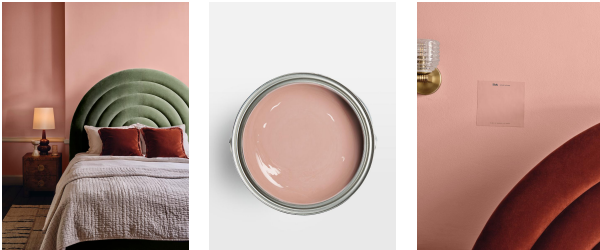

SOHO HOME

Pink 13 Nashville House, Matt 1g

\$70 Regular

\$60 Membership

Product details

Pink 13 Nashville House: Pink with a light touch of grey, this colour echoes the interiors of our House in Tennessee, giving a sense of warmth and character. Soho House Nashville, a former sock factory, is filled with exposed brick, reclaimed timber floors and velvet furnishings to bring a relaxed feel with a rock 'n' roll twist.

Dimensions

Product dimensions: H19 x W17 x D17cm / H7.5 x W6.7 x D6.7"

Product weight: 4.5kg / 9.9lbs

Details

Application: Creates a flawless finish in two coats. A combination of durability with washability and a low VOC, water-based formula. Paint is self-priming and multi-surface, meaning it can be used on most surfaces, including bathrooms, kitchens, wooden furniture, uPVC, doors, radiators, laminate and MDF (requires prep), low spatter and mildew resistant. Suitable for paint brushes, rollers and spray.