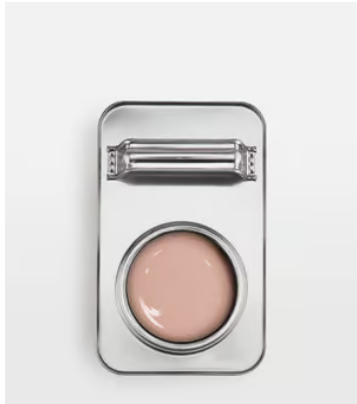

SOHO HOME

Pink 13 Nashville House, Matt 2.5L

\$50.60 Regular price

\$43 Member price

Pink 13 Nashville House: A dusky pink with a hint of grey that draws the light in and gives a sense of warmth and character. Inspired by Soho House Nashville, this Texan house is filled with exposed brick, reclaimed timber floors and lashings of velvet that evoke country glam with a rock 'n' roll twist.

Try a Lick x Soho House paint sample, created with a peel-and-stick formula to allow you to try each colour out on different walls, in different lights, without leaving any marks.

Dimensions

Dimensions: H16 x W17 x D11cm / H6.3 x W6.7 x D4.3"

Weight: 3.5kg / 7.7lbs

Details

Application: Creates a flawless finish in two coats. A combination of durability with washability and a low VOC, water-based formula. Paint is self-priming and multi-surface, meaning it can be used on most surfaces, including bathrooms, kitchens, wooden furniture, uPVC, doors, radiators, laminate and MDF (requires prep), low spatter and mildew resistant. Suitable for paint brushes, rollers and spray.