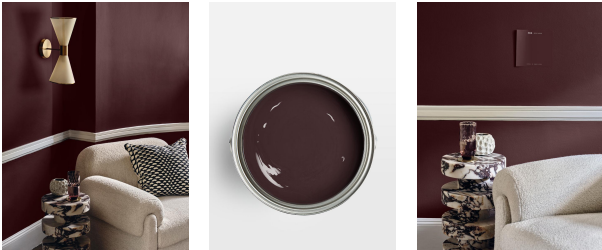

SOHO HOME

Purple 03 Dumbo House, Eggshell 1g

\$70 Regular

\$60 Membership

Product details

Purple 03 DUMBO House: A velvet purple hue with deep blue undertones. Drawing upon the rich vibrancy of Brooklyn's DUMBO house and the artistic history which surrounds the borough, this shade oozes cosiness and sophistication.

Dimensions

Product dimensions: H19 x W17 x D17cm / H7.5 x W6.7 x D6.7"

Product weight: 4.5kg / 9.9lbs

Details

Application: Creates a flawless finish in two coats. A combination of durability with washability and a low VOC, water-based formula. Paint is self-priming and multi-surface, meaning it can be used on most surfaces, including bathrooms, kitchens, wooden furniture, uPVC, doors, radiators, laminate and MDF (requires prep), low spatter and mildew resistant. Suitable for paint brushes, rollers and spray.