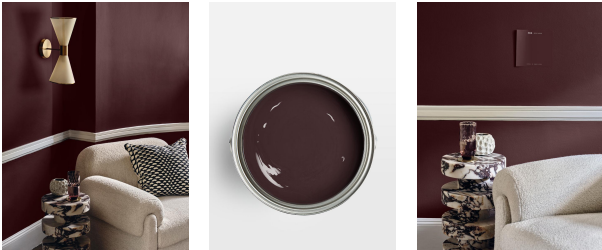

## Purple 03 Dumbo House, Eggshell 1g

\$70 Regular

\$60 Membership

### Product details

Purple 03 DUMBO House: A velvet purple hue with deep blue undertones. Drawing upon the rich vibrancy of Brooklyn's DUMBO house and the artistic history which surrounds the borough, this shade oozes cosiness and sophistication.