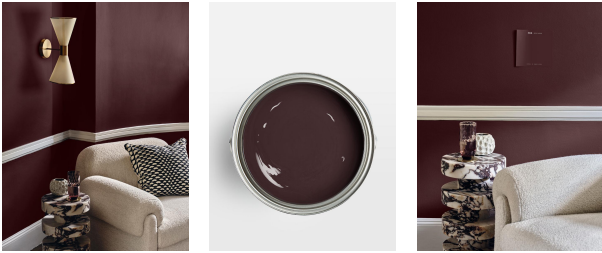

Dimensions

Product dimensions: H19 x W17 x D17cm / H7.5 x W6.7 x D6.7"

Product weight: 4.5kg / 9.9lbs