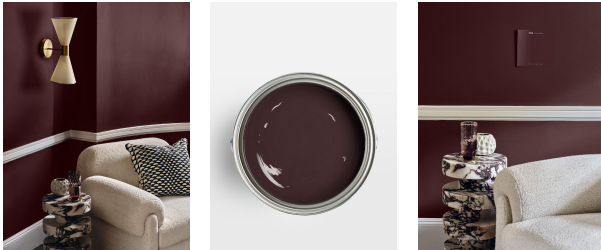

SOHO HOME

Purple 03 Dumbo House, Matt 1g

£58

Regular

£49

Membership

Available in

Eggshell, Matt

Product details

Purple 03 DUMBO House: A velvet purple hue with deep blue undertones. Drawing upon the rich cibrancy of Brooklyn's DUMBO house and the artistic history which surrounds the borough, this shade oozes cosiness and sophistication.

- Purple 03 DUMBO House Paint 1 Gallon
- Matt finish
- Lick x Soho House collaboration
- As part of a curated exclusive palette
- Inspired by Brooklyn's DUMBO House

Dimensions

Product dimensions: H19 x W17 x D17cm / H7.5 x W6.7 x D6.7"

Product weight: 4.5kg / 9.9lbs

Details

Application: Creates a flawless finish in two coats. A combination of durability with washability and a low VOC, water-based formula. Paint is self-priming and multi-surface, meaning it can be used on most surfaces, including bathrooms, kitchens, wooden furniture, uPVC, doors, radiators, laminate and MDF (requires prep), low spatter and mildew resistant. Suitable for paint brushes, rollers and spray.