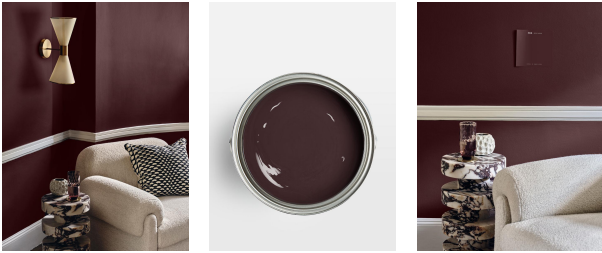

## Purple 03 Dumbo House, Matt 1g

\$70 Regular

\$60 Membership

### Product details

Purple 03 DUMBO House: A velvet purple hue with deep blue undertones. Drawing upon the rich cibrancy of Brooklyn's DUMBO house and the artistic history which surrounds the borough, this shade oozes cosiness and sophistication.

## Details

Application: Creates a flawless finish in two coats. A combination of durability with washability and a low VOC, water-based formula. Paint is self-priming and multi-surface, meaning it can be used on most surfaces, including bathrooms, kitchens, wooden furniture, uPVC, doors, radiators, laminate and MDF (requires prep), low spatter and mildew resistant. Suitable for paint brushes, rollers and spray.