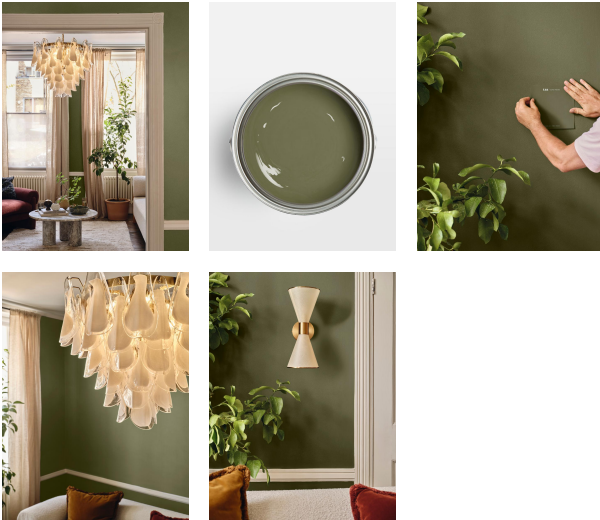

SOHO HOME

Green 05 Rome House, Eggshell 1g

\$70 Regular

\$60 Membership

Product details

Green 05 Rome House: This dusky green hue takes inspiration from an olive-green car that our founder, Nick Jones, saw on one of his first visits to the Soho House Rome site. In turn, it then became an integral part of its rich colour palette.

Dimensions

Product dimensions: H19 x W17 x D17cm / H7.5 x W6.7 x D6.7"

Product weight: 4.5kg / 9.9lbs

Details

Application: Creates a flawless finish in two coats. A combination of durability with washability and a low VOC, water-based formula. Paint is self-priming and multi-surface, meaning it can be used on most surfaces, including bathrooms, kitchens, wooden furniture, uPVC, doors, radiators, laminate and MDF (requires prep), low spatter and mildew resistant. Suitable for paint brushes, rollers and spray.