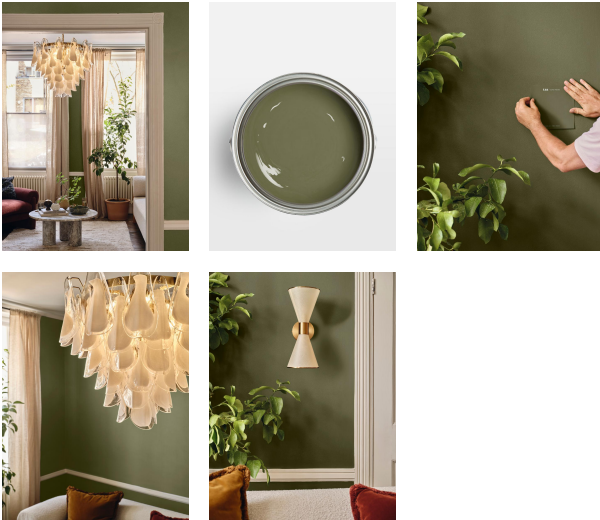

## Green 05 Rome House, Eggshell 1g

\$70 Regular

\$60 Membership

### Product details

Green 05 Rome House: This dusky green hue takes inspiration from an olive-green car that our founder, Nick Jones, saw on one of his first visits to the Soho House Rome site. In turn, it then became an integral part of its rich colour palette.