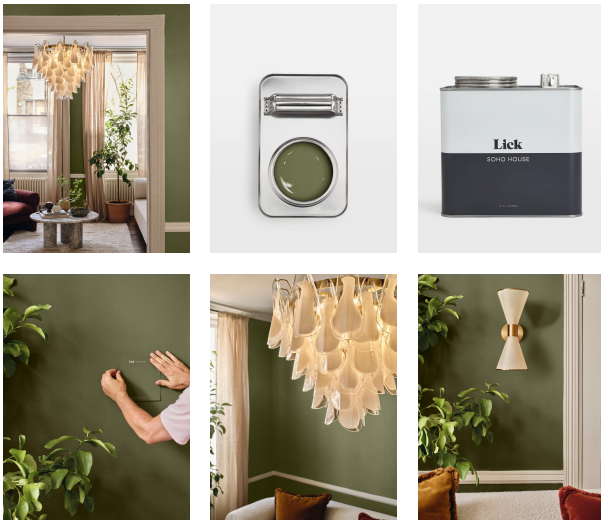

### Product details

Green 05 Rome House: A green with dusky olive tones, inspired by Soho House Rome, an olive green car and the creativity of San Lorenzo, the district in which our House is based. Inside you will discover classic Italian terrazzo paired with a rich colour palette.

- Green 05 Rome House Paint 2.5 Litres
- Matt finish
- Lick x Soho House collaboration
- As part of a curated exclusive palette
- Inspired by Soho House Rome

Try a Lick x Soho House paint sample, created with a peel-and-stick formula to allow you to try each colour out on different walls, in different lights, without leaving any marks.