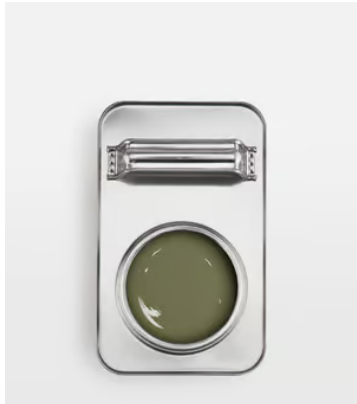

SOHO HOME

Green 05 Rome House, Matt 2.5L

\$50.60 Regular price

\$43 Member price

Green 05 Rome House: A green with dusky olive tones, inspired by Soho House Rome, an olive green car and the creativity of San Lorenzo, the district in which our House is based. Inside you will discover classic Italian terrazzo paired with a rich colour palette.

Try a Lick x Soho House paint sample, created with a peel-and-stick formula to allow you to try each colour out on different walls, in different lights, without leaving any marks.

Dimensions

Dimensions: H16 x W17 x D11cm / H6.3 x W6.7 x D4.3"

Weight: 3.5kg / 7.7lbs

Details

Application: Creates a flawless finish in two coats. A combination of durability with washability and a low VOC, water-based formula. Paint is self-priming and multi-surface, meaning it can be used on most surfaces, including bathrooms, kitchens, wooden furniture, uPVC, doors, radiators, laminate and MDF (requires prep), low spatter and mildew resistant. Suitable for paint brushes, rollers and spray.