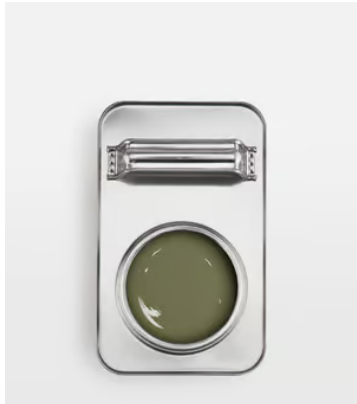

## Green 05 Rome House, Matt 2.5L

\$50.60 Regular price

\$43 Member price

Green 05 Rome House: A green with dusky olive tones, inspired by Soho House Rome, an olive green car and the creativity of San Lorenzo, the district in which our House is based. Inside you will discover classic Italian terrazzo paired with a rich colour palette.

**Try a Lick x Soho House paint sample, created with a peel-and-stick formula to allow you to try each colour out on different walls, in different lights, without leaving any marks.**

### Dimensions

**Dimensions:** H16 x W17 x D11cm / H6.3 x W6.7 x D4.3"

**Weight:** 3.5kg / 7.7lbs

### Details

**Application:** Creates a flawless finish in two coats. A combination of durability with washability and a low VOC, water-based formula. Paint is self-priming and multi-surface, meaning it can be used on most surfaces, including bathrooms, kitchens, wooden furniture, uPVC, doors, radiators, laminate and MDF (requires prep), low spatter and mildew resistant. Suitable for paint brushes, rollers and spray.