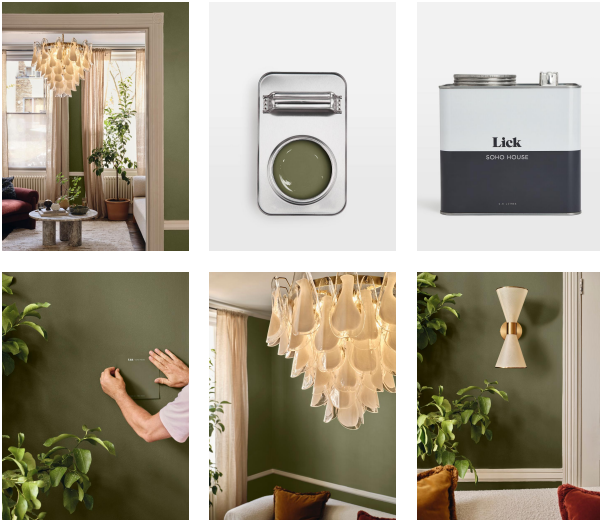

SOHO HOME

Green 05 Rome House, Matt 2.5l

\$50.60 Regular

\$43 Membership

Product details

Green 05 Rome House: A green with dusky olive tones, inspired by Soho House Rome, an olive green car and the creativity of San Lorenzo, the district in which our House is based. Inside you will discover classic Italian terrazzo paired with a rich colour palette.

Dimensions

Product dimensions: H16 x W17 x D11cm / H6.3 x W6.7 x D4.3"

Product weight: 3.5kg / 7.7lbs

Details

Application: Creates a flawless finish in two coats. A combination of durability with washability and a low VOC, water-based formula. Paint is self-priming and multi-surface, meaning it can be used on most surfaces, including bathrooms, kitchens, wooden furniture, uPVC, doors, radiators, laminate and MDF (requires prep), low spatter and mildew resistant. Suitable for paint brushes, rollers and spray.