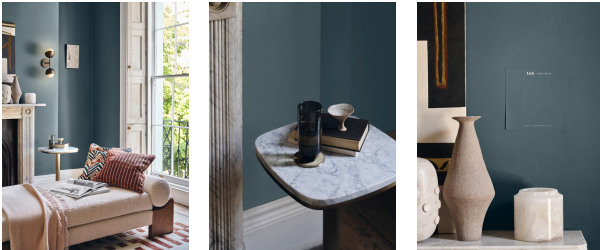

Dimensions

Product dimensions: H19 x W17 x D17cm / H7.5 x W6.7 x D6.7"

Product weight: 4.5kg / 9.9lbs