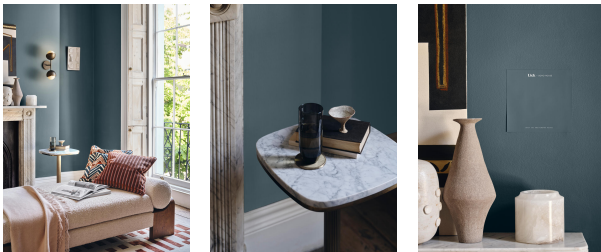

Dimensions

Product dimensions: H19 x W17 x D17cm / H7.5 x W6.7 x D6.7"

Product weight: 4.5kg / 9.9lbs