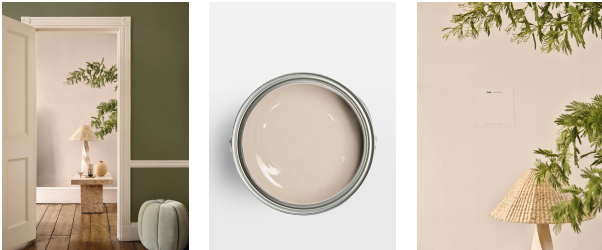

SOHO HOME

Taupe 03 Soho Roc House, Eggshell 1g

\$70 Regular

\$60 Membership

Product details

Taupe 03 Soho Roc House: A taupe with a subtle blend of grey and beige evoking the natural textures and warm sepia shades found throughout its cool coastal retreat, Soho Roc House, Mykonos and reflecting the laidback ethos of island life.

Dimensions

Product dimensions: H19 x W17 x D17cm / H7.5 x W6.7 x D6.7"

Product weight: 4.5kg / 9.9lbs

Details

Application: Creates a flawless finish in two coats. A combination of durability with washability and a low VOC, water-based formula. Paint is self-priming and multi-surface, meaning it can be used on most surfaces, including bathrooms, kitchens, wooden furniture, uPVC, doors, radiators, laminate and MDF (requires prep), low spatter and mildew resistant. Suitable for paint brushes, rollers and spray.