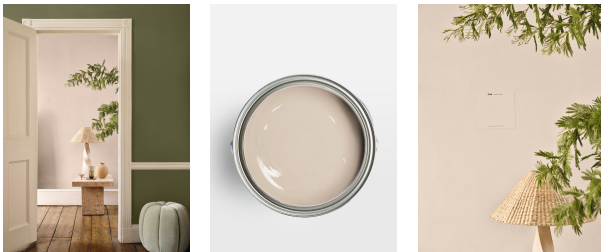

## Taupe 03 Soho Roc House, Eggshell 1g

£58

Regular

£49

Membership

Available in

Natural

### Product details

Taupe 03 Soho Roc House: A taupe with a subtle blend of grey and beige evoking the natural textures and warm sepia shades found throughout its cool coastal retreat, Soho Roc House, Mykonos and reflecting the laidback ethos of island life.

- Taupe 03 Soho Roc House Paint 1 Gallon
- Eggshell finish
- Lick x Soho House collaboration
- As part of a curated exclusive palette
- Inspired by Soho Roc House, Mykonos