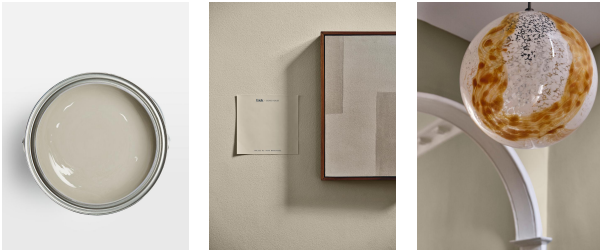

Dimensions

Product dimensions: H19 x W17 x D17cm / H7.5 x W6.7 x D6.7"

Product weight: 4.5kg / 9.9lbs