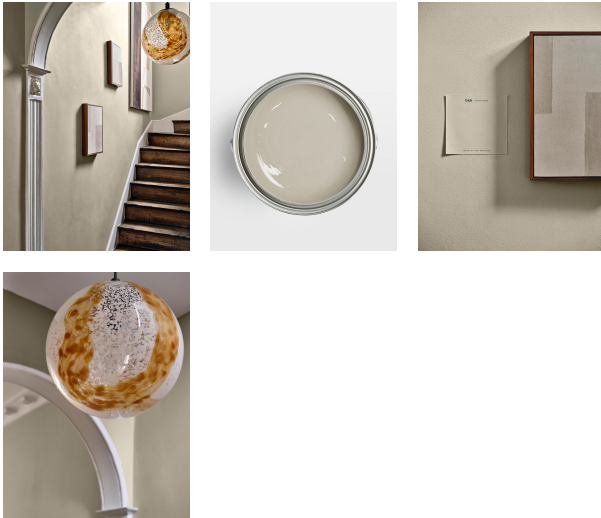

SOHO HOME

Greige 02 Soho Warehouse, Matt 1g

£58

Regular

£49

Membership

Available in

Eggshell, Matt

Product details

Greige 02 Soho Warehouse: This shade is a balanced combination of grey and beige with delicate green undertones. Its warm hue lends a soft feel to reflect Soho Warehouse in Downtown LA, where exposed brick, murals and preserved graffiti tags pay homage to the building's 1960s heyday as a recording studio and artists' lofts.

- Greige 02 Soho Warehouse Paint 1 Gallon
- Matt finish
- Lick x Soho House collaboration
- As part of a curated exclusive palette
- Inspired by our Downtown LA Warehouse

Dimensions

Product dimensions: H19 x W17 x D17cm / H7.5 x W6.7 x D6.7"

Product weight: 4.5kg / 9.9lbs

Details

Application: Creates a flawless finish in two coats. A combination of durability with washability and a low VOC, water-based formula. Paint is self-priming and multi-surface, meaning it can be used on most surfaces, including bathrooms, kitchens, wooden furniture, uPVC, doors, radiators, laminate and MDF (requires prep), low spatter and mildew resistant. Suitable for paint brushes, rollers and spray.