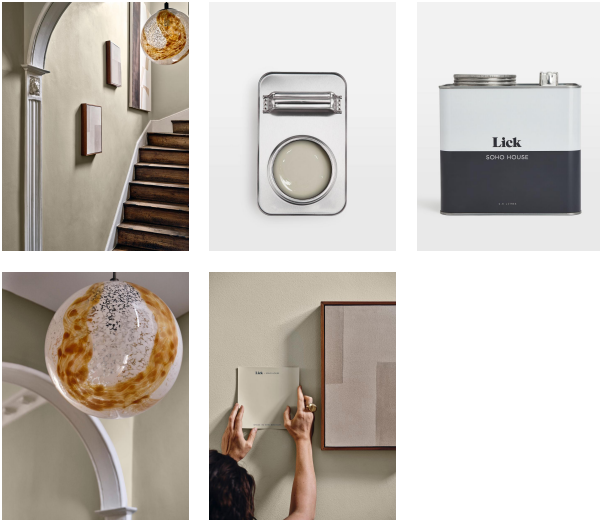

Greige 02 Soho Warehouse, Matt 2.5l

\$50.60 Regular

\$43 Membership

Product details

Greige 02 Soho Warehouse: A balanced recipe of grey and beige with delicate green undertones. Inspired by our Downtown LA Warehouse, this versatile greige hue pays homage to the building's 1960s heyday as a recording studio and artists' lofts with exposed brick, murals and preserved graffiti tags.

Dimensions

Product dimensions: H16 x W17 x D11cm / H6.3 x W6.7 x D4.3"

Product weight: 3.5kg / 7.7lbs

Details

Application: Creates a flawless finish in two coats. A combination of durability with washability and a low VOC, water-based formula. Paint is self-priming and multi-surface, meaning it can be used on most surfaces, including bathrooms, kitchens, wooden furniture, uPVC, doors, radiators, laminate and MDF (requires prep), low spatter and mildew resistant. Suitable for paint brushes, rollers and spray.