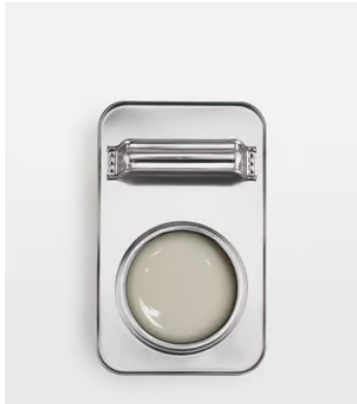

SOHO HOME

Greige 02 Soho Warehouse, Matt 2.5L

\$50.60 Regular price

\$43 Member price

Greige 02 Soho Warehouse: A balanced recipe of grey and beige with delicate green undertones. Inspired by our Downtown LA Warehouse, this versatile greige hue pays homage to the building's 1960s heyday as a recording studio and artists' lofts with exposed brick, murals and preserved graffiti tags.

Try a Lick x Soho House paint sample, created with a peel-and-stick formula to allow you to try each colour out on different walls, in different lights, without leaving any marks.

Dimensions

Dimensions: H16 x W17 x D11cm / H6.3 x W6.7 x D4.3"

Weight: 3.5kg / 7.7lbs

Details

Application: Creates a flawless finish in two coats. A combination of durability with washability and a low VOC, water-based formula. Paint is self-priming and multi-surface, meaning it can be used on most surfaces, including bathrooms, kitchens, wooden furniture, uPVC, doors, radiators, laminate and MDF (requires prep), low spatter and mildew resistant. Suitable for paint brushes, rollers and spray.