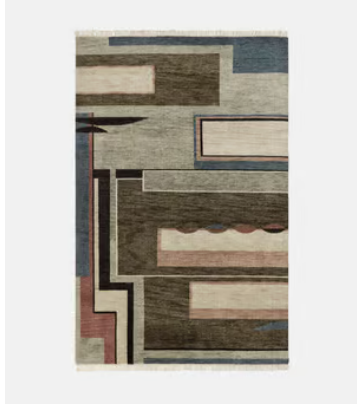

## Braunton Rug, 20 x 30cm (Swatch)

£15 Regular price

£13 Member price

Displaying warm, earthy tones in a geometric design, our Braunton rug is inspired by the rugs seen at Soho House Amsterdam. Designed in-house, it's then brought to life by skilled artisans in India using a traditional hand-knotting technique. Taking up to six months to craft makes this particular style a versatile and hardwearing investment piece for your home.

### Available in 2 sizes

170 x 240cm (H170 x W240 x D1cm / H5'6" x W7'10" x D0.4")

20 x 30cm (Swatch) (H20 x W30 x D2cm / H7" x W11" x D0.8")