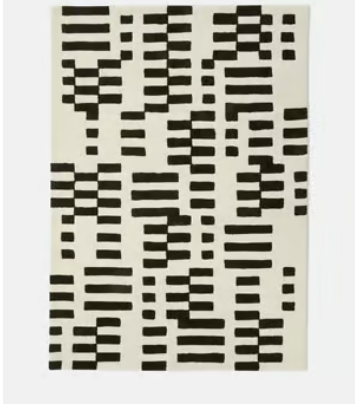

SOHO HOME

Raya Rug, Black, 20 x 30cm (Swatch)

£15 Regular price

£13 Member price

Referencing the graphic geometrics at White City House, the Raya rug features an irregular, bold linear pattern designed by our in-house team. The hand-drawn pattern has been transferred onto the rug using a hand-tufting technique, with a contrasting wool and viscose pile to create interesting texture and sheen. Place the rug under a sofa, bed or dining table to echo the vintage-inspired styles seen at our west London House.

Available in 3 sizes

270 x 360cm (H270 x W360 x D3cm / H8'10" x W11'9" x D1")

300 x 420cm (H300 x W420 x D3cm / H9'10" x W13'9" x D1")

20 x 30cm (Swatch) (H20 x W30 x D2cm / H7" x W11" x D0.8")

Dimensions

Dimensions: H20 x W30 x D2cm / H7" x W11" x D0.8"

Weight: 0.3kg / 0.7lbs

Packaged weight: 1kg / 2.2lbs

Details

Assembled size: 20 x 30cm

Assembly required: No

Composition: 55% Wool, 45% Viscose

Pile: Wool/Viscose