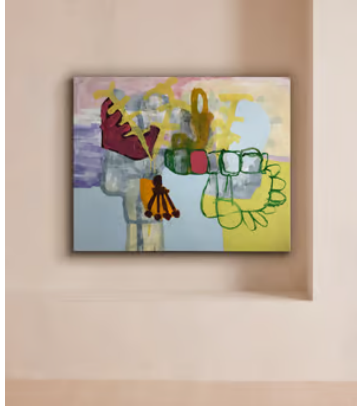

SOHO HOME

'Rattle' by Henry Ward

£6,000 Regular price

£5,100 Member price

An original abstract artwork created using oil paints on canvas.

About the artist

Although he also makes small sculptures and drawings, London-based Henry Ward works primarily as a painter. He creates all of his artworks either at his kitchen table, in his shed or at the studio as a way of opening up a constant dialogue between the way we work, and where.

Dimensions

Dimensions: H100 x W125 x D3cm / H39.4 x W49.2 x D1.2"

Weight: 22kg / 48.5lbs