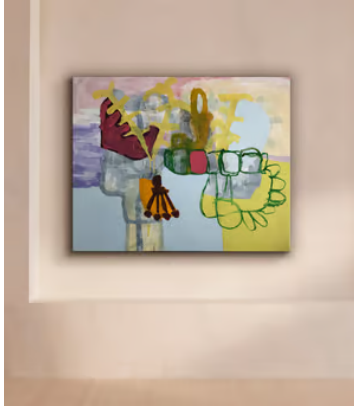

SOHO HOME

'Rattle' by Henry Ward

£6,000 Regular price

£5,100 Member price

An original abstract artwork created using oil paints on canvas.

About the artist

Although he also makes small sculptures and drawings, London-based Henry Ward works primarily as a painter. He creates all of his artworks either at his kitchen table, in his shed or at the studio as a way of opening up a constant dialogue between the way we work, and where.

Dimensions

Dimensions: H100 x W125 x D3cm / H39.4 x W49.2 x D1.2"

Weight: 22kg / 48.5lbs