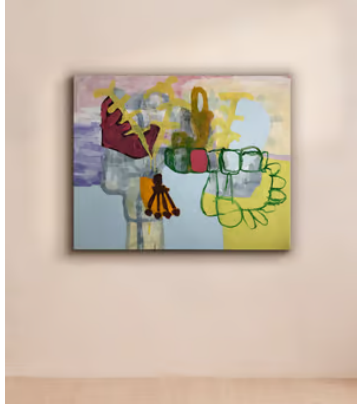

SOHO HOME

'Rattle' by Henry Ward

£6,000 Regular price

£5,100 Member price

An original abstract artwork created using oil paints on canvas.

About the artist

Although he also makes small sculptures and drawings, London-based Henry Ward works primarily as a painter. He creates all of his artworks either at his kitchen table, in his shed or at the studio as a way of opening up a constant dialogue between the way we work, and where.

Dimensions

Dimensions: H100 x W125 x D3cm / H39.4 x W49.2 x D1.2"

Weight: 22kg / 48.5lbs