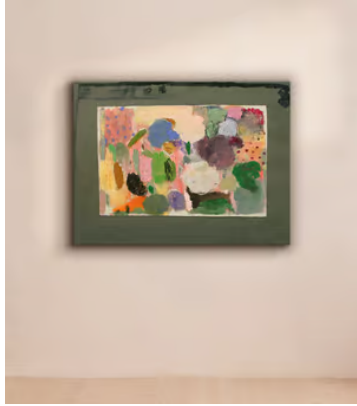

SOHO HOME

'Pete's garden' by Andrew Crane

£950 Regular price

£808 Member price

Created using oil on canvas, this original abstract painting is designed to look like a work of collage.

About the artist

Based in Northumberland, Andrew Crane is an abstract painter who uses letters, numbers and shapes to create a 'unique visual language'. His bold experimentation with materials often includes the use of items he picks up in hardware shops, like cement or plaster.

Dimensions

Dimensions: H61 x W81 x D4cm / H24 x W31.9 x D1.6"

Weight: 10kg / 22lbs