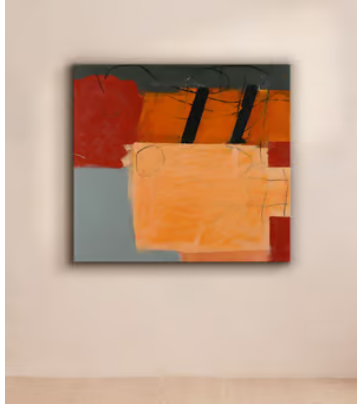

## 'Drum 1, Water Zones Series' by Day Bowman

£4,000 Regular price

£3,400 Member price

From Berwick-upon-Tweed to Penzance, this original landscape references the 'water zones' seen throughout the ages, whether by sailors and stowaways or from the windows of passing cars and trains.

### About the artist

Day Bowman often takes inspiration from the coastal landscape of a childhood spent growing up in a "holiday destination seaside town". The recipient of multiple awards, her artworks are a mix of abstract and figurative paintings that experiment with different mediums.