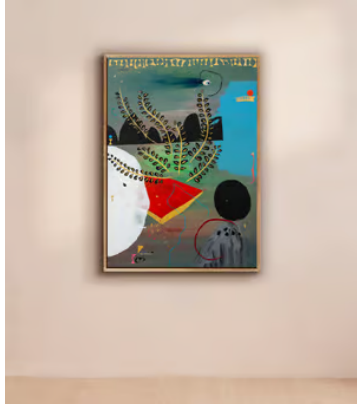

SOHO HOME

'Mesa con dislexia social #2' by Lobo Velar de Irigoyen

£1,940 Regular price

£1,649 Member price

An original mixed-media painting showing a table and plant in an abstract landscape.

About the artist

An established artist that began his career in the late 1990s, Lobo Velar de Irigoyen creates using a mix of abstract collage, painting and his own photography. The Buenos Aires-born artist aims to "explore the intimacy of everyday life in a state of constant discomfort" through his work.

Dimensions

Dimensions: H93 x W65 x D3cm / H36.6 x W25.6 x D1.2"

Weight: 11kg / 24.3lbs