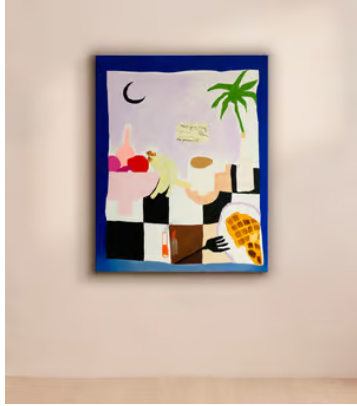

SOHO HOME

'A feast for the eyes' by Leila Lallali

£2,408 Regular price

£2,047 Member price

An example of the inspiration the artist takes from the everyday, this figurative artwork is created using acrylics on canvas.

About the artist

Originally from Luxembourg and now based in Berlin, Leila Lallali is a self-taught artist whose works switch between figurative and abstract. Always playful in nature and rich in colour, her paintings aim to bring 'a little smirk' to the viewer's face by putting a humorous twist on everyday things.

Dimensions

Dimensions: H100 x W80 x D4cm / H39.4 x W31.5 x D1.6"

Weight: 16kg / 35.3lbs