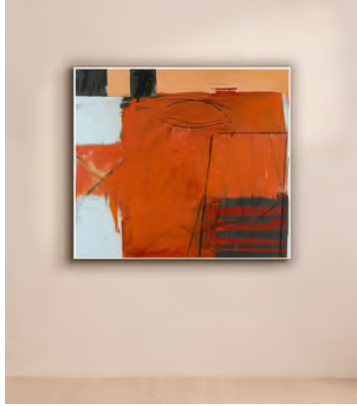

## 'Drum 4, Water Zones Series' by Day Bowman

£4,000 Regular price

£3,400 Member price

Part of a series of original mixed-media works that explore the shorelines, from Berwick-upon-Tweed to Penzance, seen from car and train windows or by stowaways, sailors and immigrants through the ages.

### About the artist

Day Bowman often takes inspiration from the coastal landscape of a childhood spent growing up in a "holiday destination seaside town". The recipient of multiple awards, her artworks are a mix of abstract and figurative paintings that experiment with different mediums.