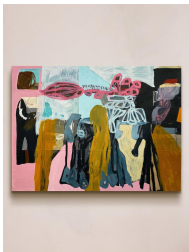

SOHO HOME

'puppet' By Henry Ward

£9,500 Regular

£8,075 Membership

Product details

Created using oil and acrylic paints on paper, before being laid onto canvas.

About the artist

Although he also makes small sculptures and drawings, London-based Henry Ward works primarily as a painter. He creates all of his artworks either at his kitchen table, in his shed or at the studio as a way of opening up a constant dialogue between the way we work, and where.

Dimensions

Product dimensions: H150 x W200cm / H59 x W79"

Product weight: 10kg / 22lbs

Details

Frame included: No