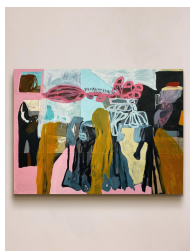

SOHO HOME

'puppet' By Henry Ward

£9,500

Regular

£8,075

Membership

Product details

Created using oil and acrylic paints on paper, before being laid onto canvas.

About the artist

Although he also makes small sculptures and drawings, London-based Henry Ward works primarily as a painter. He creates all of his artworks either at his kitchen table, in his shed or at the studio as a way of opening up a constant dialogue between the way we work, and where.