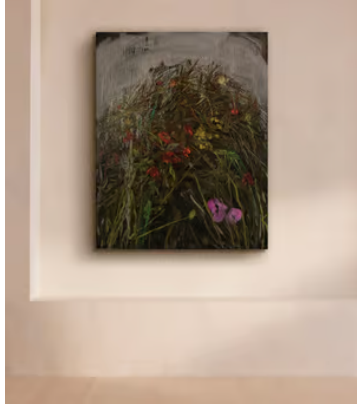

SOHO HOME

'Buried' by Barbara Howey

£3,000 Regular price

£2,550 Member price

Expressionistic lines are created using the artist's preferred "wet on wet" technique, which means paint is applied to a still-wet surface.

About the artist

Barbara Howey is a modern, expressionistic painter whose artworks are inspired by both the animal and plant world. Often painted in just one sitting, the artist's works are frequently characterised by stains and drips.