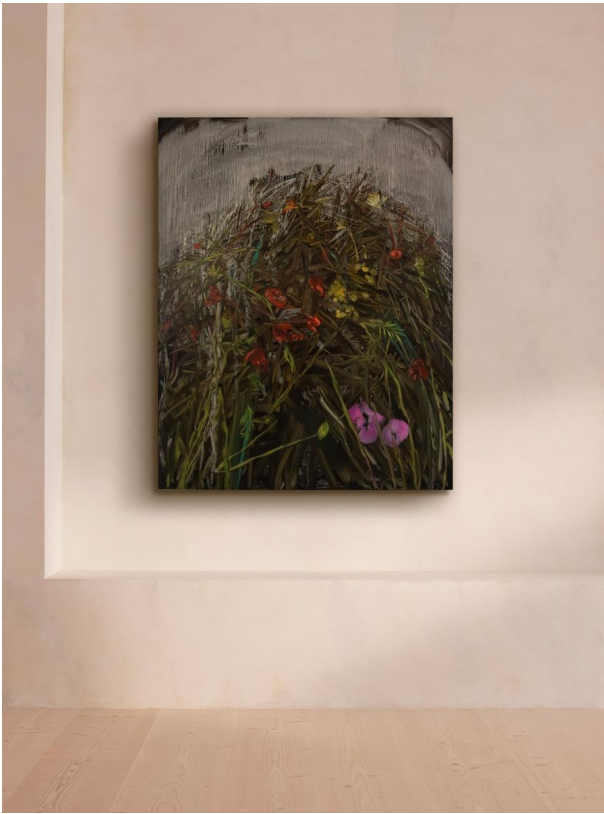

SOHO HOME

'buried' By Barbara Howey

£3,000 Regular

£2,550 Membership

Product details

Expressionistic lines are created using the artist's preferred "wet on wet" technique, which means paint is applied to a still-wet surface.

About the artist

Barbara Howey is a modern, expressionistic painter whose artworks are inspired by both the animal and plant world. Often painted in just one sitting, the artist's works are frequently characterised by stains and drips.

Dimensions

Product dimensions: H100 x W81 x D5cm / H39 x W32 x D2"

Product weight: 5kg / 11lbs

Details

Frame included: No