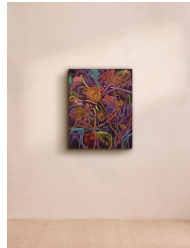

SOHO HOME

'florist's Floor Chrysanthemums' By Barbara Howey

£1,200

Regular

£1,020

Membership

Product details

Vivid colours and gestural lines combine to create a semi-abstract interpretation of florals.

About the artist

Barbara Howey is a modern, expressionistic painter whose artworks are inspired by both the animal and plant world. Often painted in just one sitting, the artist's works are frequently characterised by stains and drips.