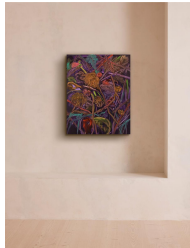

SOHO HOME

'florist's Floor Chrysanthemums' By Barbara Howey

£1,200

Regular

£1,020

Membership

Product details

Vivid colours and gestural lines combine to create a semi-abstract interpretation of florals.

About the artist

Barbara Howey is a modern, expressionistic painter whose artworks are inspired by both the animal and plant world. Often painted in just one sitting, the artist's works are frequently characterised by stains and drips.