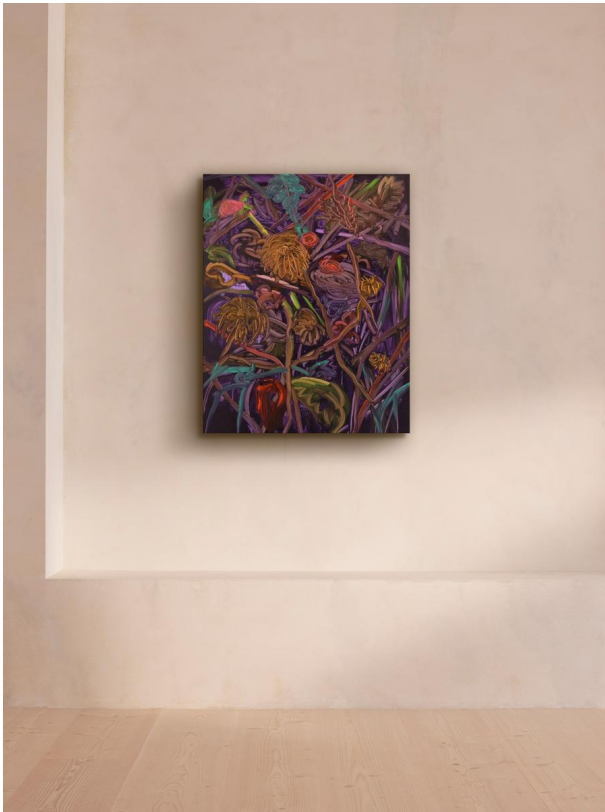

SOHO HOME

'florist's Floor Chrysanthemums' By Barbara Howey

£1,200

Regular

£1,020

Membership

Product details

Vivid colours and gestural lines combine to create a semi-abstract interpretation of florals.

About the artist

Barbara Howey is a modern, expressionistic painter whose artworks are inspired by both the animal and plant world. Often painted in just one sitting, the artist's works are frequently characterised by stains and drips.

Dimensions

Product dimensions: H51 x W41 x D2cm / H20 x W16 x D1"

Product weight: 1kg / 2.2lbs

Details

Frame included: No