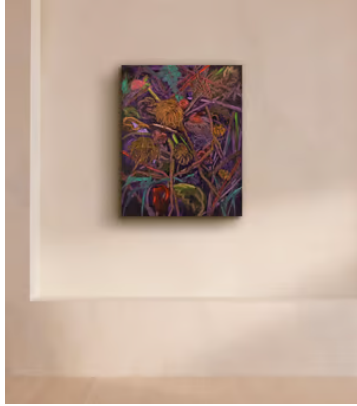

SOHO HOME

'Florist's Floor Chrysanthemums' by Barbara Howey

£1,200 Regular price

£1,020 Member price

Vivid colours and gestural lines combine to create a semi-abstract interpretation of florals.

About the artist

Barbara Howey is a modern, expressionistic painter whose artworks are inspired by both the animal and plant world. Often painted in just one sitting, the artist's works are frequently characterised by stains and drips.

Dimensions

Dimensions: H51 x W41 x D2cm / H20 x W16 x D1"

Weight: 1kg / 2.2lbs

Details

Frame included: No