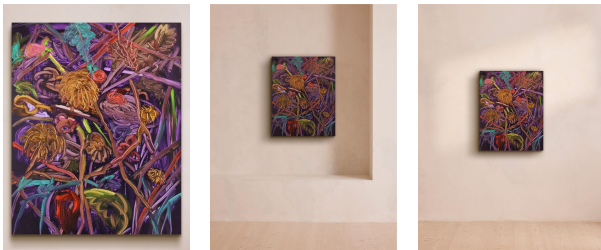

SOHO HOME

'florist's Floor Chrysanthemums' By Barbara Howey

£1,200

Regular

£1,020

Membership

Product details

Vivid colours and gestural lines combine to create a semi-abstract interpretation of florals.

About the artist

Barbara Howey is a modern, expressionistic painter whose artworks are inspired by both the animal and plant world. Often painted in just one sitting, the artist's works are frequently characterised by stains and drips.

Dimensions

Product dimensions: H51 x W41 x D2cm / H20 x W16 x D1"

Product weight: 1kg / 2.2lbs

Details

Frame included: No