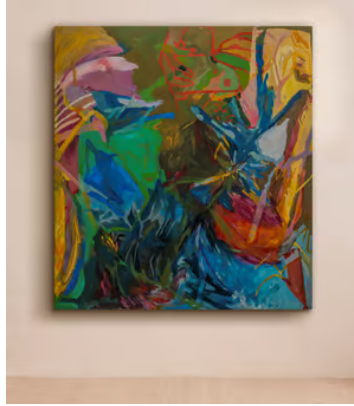

SOHO HOME

'Watching Cousins Grow into Sisters' by Ellie Wang

£7,000 Regular price

£5,950 Member price

An abstract portrait created using colourful oil on canvas.

About the artist

Emerging artist Ellie Wang is a mixed-media painter. Alongside her Chinese heritage, she draws inspiration largely from music - particularly from the personality in performance, strongly influenced by her experience as an instrumentalist.

Dimensions

Dimensions: H168 x W152 x D4cm / H66 x W60 x D2"

Weight: 10kg / 22lbs

Details

Frame included: No