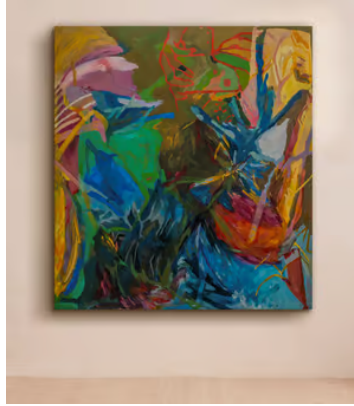

SOHO HOME

'Watching Cousins Grow into Sisters' by Ellie Wang

£7,000 Regular price

£5,950 Member price

An abstract portrait created using colourful oil on canvas.

About the artist

Emerging artist Ellie Wang is a mixed-media painter. Alongside her Chinese heritage, she draws inspiration largely from music - particularly from the personality in performance, strongly influenced by her experience as an instrumentalist.

Dimensions

Product dimensions: H168 x W152 x D4cm / H66 x W60 x D2"

Product weight: 10kg / 22lbs

Details

Frame included: No