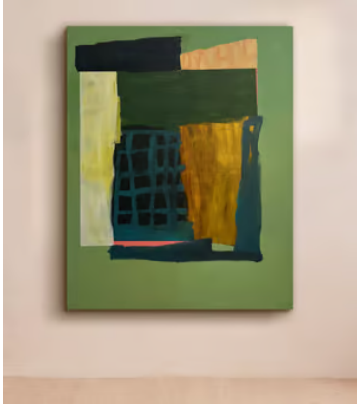

SOHO HOME

'Folly' by Henry Ward

£8,000 Regular price

£6,800 Member price

An original abstract painting created using acrylic on canvas.

About the artist

Although he also makes small sculptures and drawings, London-based Henry Ward works primarily as a painter. He creates all of his artworks either at his kitchen table, in his shed or at the studio as a way of opening up a constant dialogue between the way we work, and where.

Dimensions

Dimensions: H152 x W122cm / H60 x W48"

Weight: 3kg / 6.6lbs

Details

Frame included: No