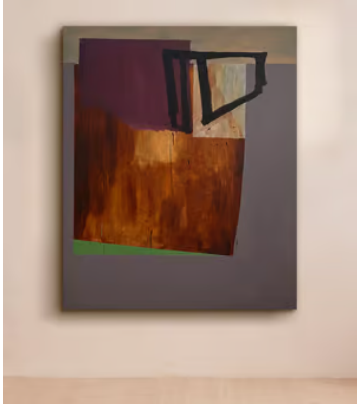

SOHO HOME

'Studio I' by Henry Ward

£8,000 Regular price

£6,800 Member price

Acrylic creates abstract shapes on canvas for this original artwork.

About the artist

Although he also makes small sculptures and drawings, London-based Henry Ward works primarily as a painter. He creates all of his artworks either at his kitchen table, in his shed or at the studio as a way of opening up a constant dialogue between the way we work, and where.

Dimensions

Dimensions: H150 x W125cm / H59 x W49"

Weight: 3kg / 6.6lbs

Details

Frame included: No